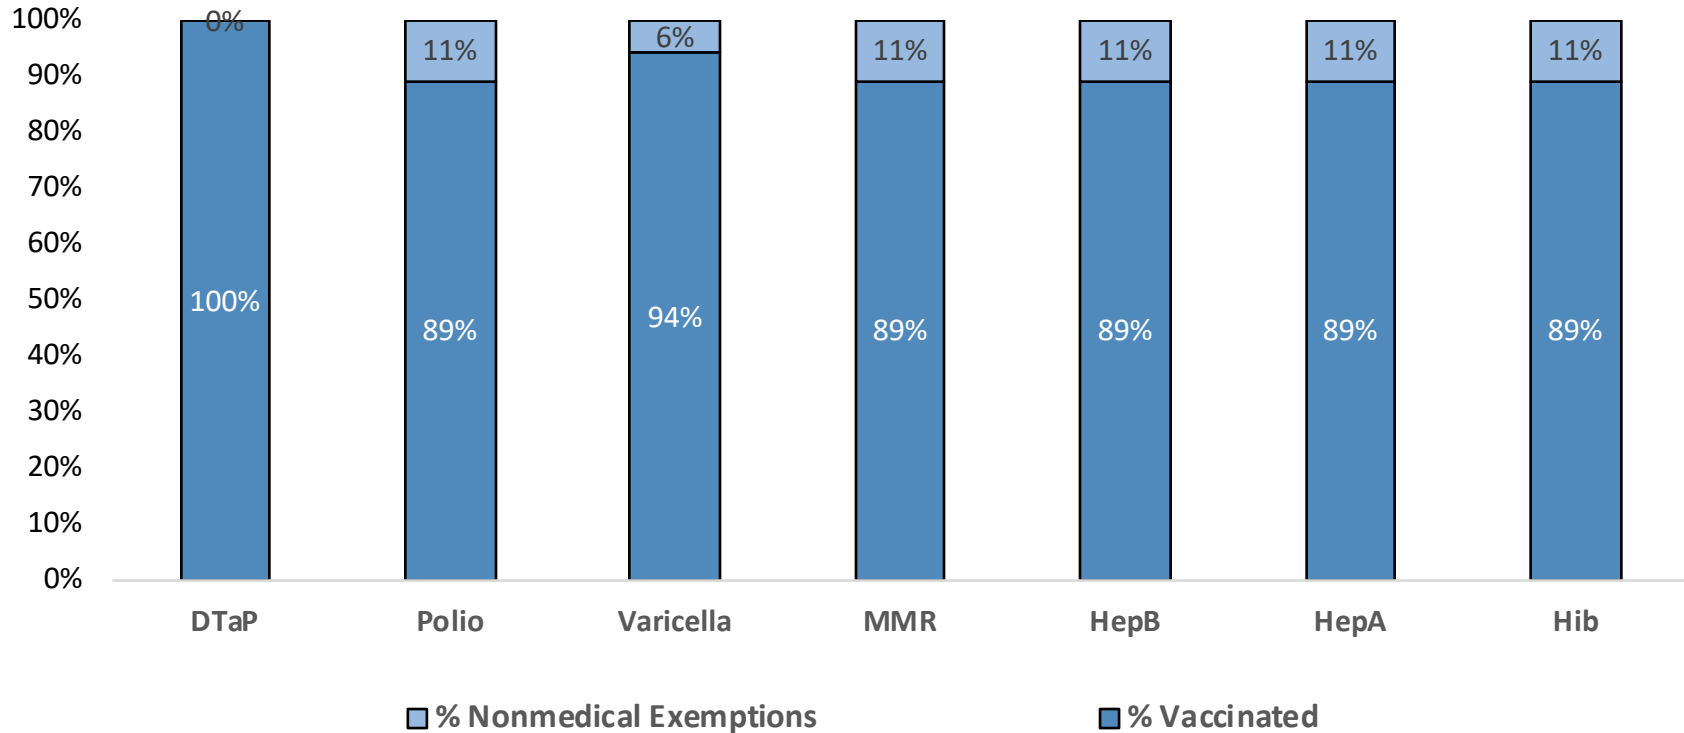

How many kids at Philomath Montessori School are vaccinated: March 2022*

Number of children at the school**: **18**
 Percent of children with no immunization or exemption record: **0%**
 Percent of children with a medical exemption for one or more vaccine(s): **0%**

* These numbers may not total 100% if some children have medical exemptions, or are incomplete or in process with immunizations but do not need an exemption because they are on schedule.

**There is/are also 0 child(ren) enrolled for whom immunizations are not required to be reported because their records are tracked by another site or they attend fewer than 5 days per year.

**There is/are also 0 child(ren) 18 months of age or younger who are not required to be finished with their pre-school vaccines because of their age.