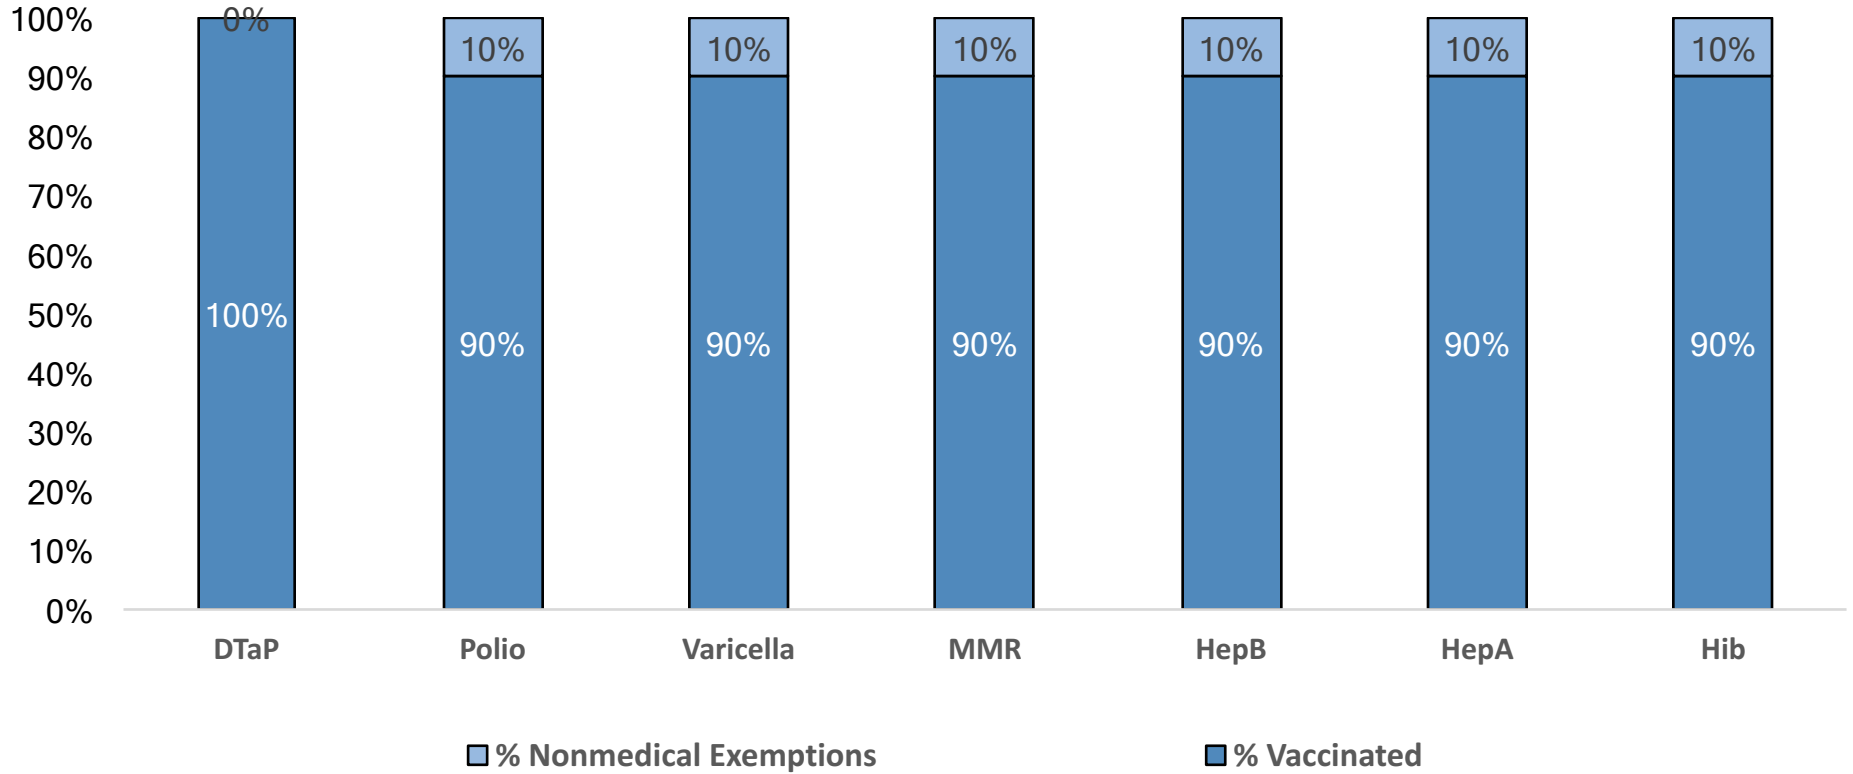

How many kids at Philomath Montessori School are vaccinated: March 2021*

Number of children at the school**:	10
Percent of children with no immunization or exemption record:	0%
Percent of children with a medical exemption for one or more vaccine(s):	0%

* These numbers may not total 100% if some children have medical exemptions, or are incomplete or in process with immunizations but do not need an exemption because they are on schedule.

**There is/are also 0 child(ren) enrolled for whom immunizations are not required to be reported because their records are tracked by another site or they attend fewer than 5 days per year.